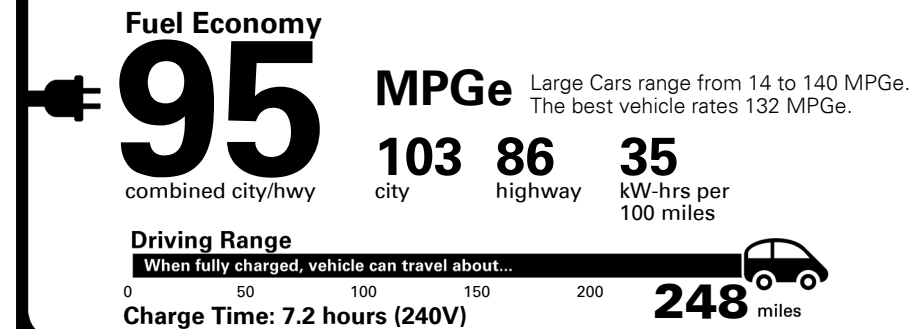

Inland Freight & Handling : \$1,125.00

TOTAL PRICE: \$60,575.00

132 A 1113HTITAN 90

EPA DOT Fuel Economy and Environment

Electric Vehicle

You save \$4,250
in fuel costs over 5 years compared to the average new vehicle.

Annual fuel cost \$750

Fuel Economy & Greenhouse Gas Rating (tailpipe only)

Smog Rating (tailpipe only)

This vehicle emits 0 grams CO₂ per mile. The best emits 0 grams per mile (tailpipe only). Does not include emission from generating electricity; learn more at fueleconomy.gov.