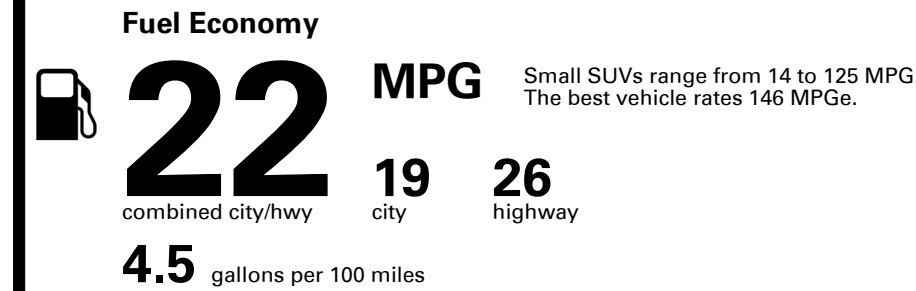

TOTAL PRICE: \$60,355.00

EPA DOT Fuel Economy and Environment

Gasoline Vehicle

You spend \$5,000
more in fuel costs over 5 years compared to the average new vehicle.

Annual fuel cost \$2,900

Actual results will vary for many reasons, including driving conditions and how you drive and maintain your vehicle. The average new vehicle gets 28 MPG and costs \$9,500 to fuel over 5 years. Cost estimates are based on 15,000 miles per year at \$ 4.25 per gallon. MPGe is miles per gasoline gallon equivalent. Vehicle emissions are a significant cause of climate change and smog.