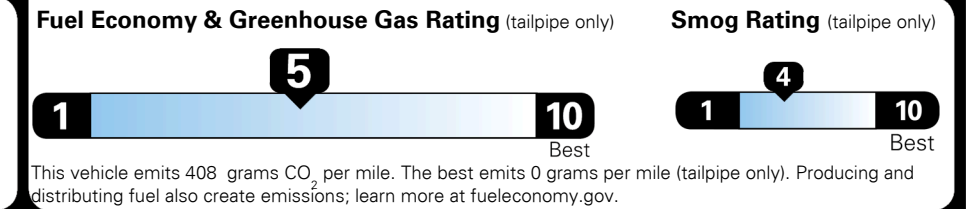

TOTAL PRICE: \$60,355.00

EPA DOT Fuel Economy and Environment

Gasoline Vehicle

You spend \$5,000
more in fuel costs over 5 years compared to the average new vehicle.

Annual fuel cost \$2,900

Actual results will vary for many reasons, including driving conditions and how you drive and maintain your vehicle. The average new vehicle gets 28 MPG and costs \$9,500 to fuel over 5 years. Cost estimates are based on 15,000 miles per year at \$ 4.25 per gallon. MPGe is miles per gasoline gallon equivalent. Vehicle emissions are a significant cause of climate change and smog.